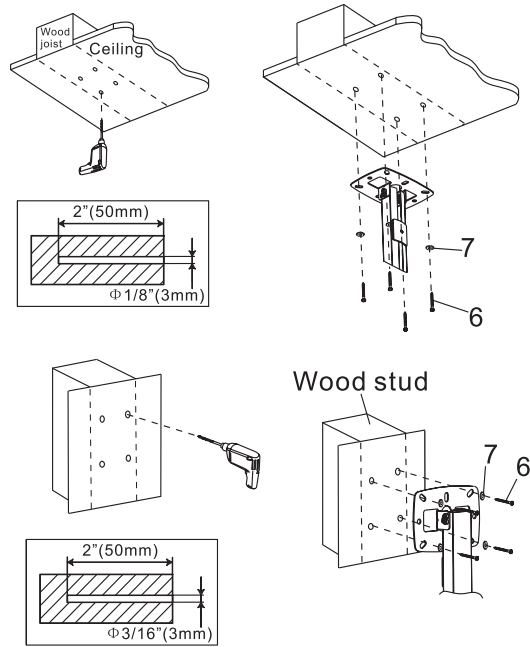

Installation Guide (For PSB-10A)

PSB-10A

Important Notes:

All spider brackets are thoroughly inspected and fully tested operational in factory.
 We accept no liability whatsoever for any losses due to improper operation, or any unauthorized alternation.
 All trademarks contained in this installation guide are the property of their respective owners.

			
M4X20MM 1 (4PCS)	M5X20MM 2 (4PCS)	M6X20MM 3 (4PCS)	
			
4 (4PCS)	4x4mm 5 (1PCS)	6 (4PCS)	
			
7 (4PCS)	8 (4PCS)		

STEP 1

STEP 2-A

Solid concrete mounting

STEP 2-B

Wood Stud Mounting

STEP 3

Attaching Brackets To Screen

STEP 4