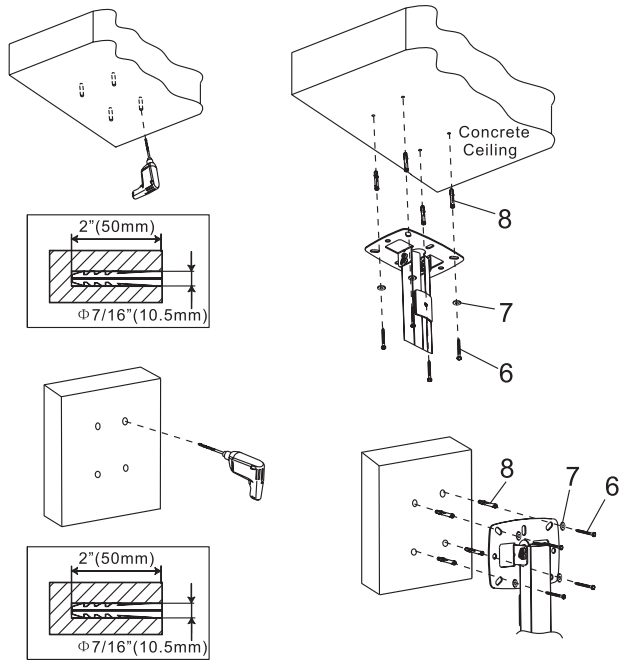

Installation Guide (For PSB-10A)

PSB-10A

Important Notes:

All spider brackets are thoroughly inspected and fully tested operational in factory.
 We accept no liability whatsoever for any losses due to improper operation, or any unauthorized alternation.
 All trademarks contained in this installation guide are the property of their respective owners.

			
M4X20MM 1 (4PCS)	M5X20MM 2 (4PCS)	M6X20MM 3 (4PCS)	
			
4 (4PCS)	4x4mm 5 (1PCS)	6 (4PCS)	
			
7 (4PCS)	8 (4PCS)		

STEP 1

STEP 2-A

Solid concrete mounting

STEP 2-B

Wood Stud Mounting

STEP 3

Attaching Brackets To Screen

STEP 4