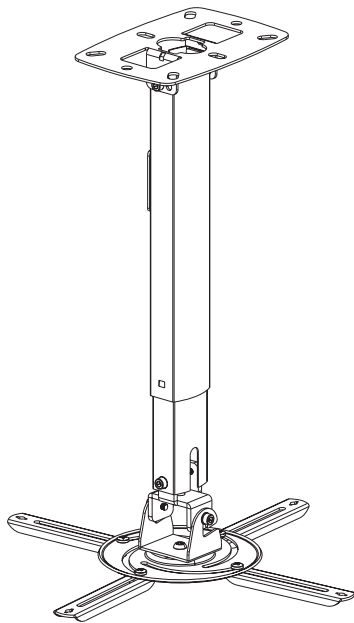

Installation Guide (For PSB-10A)

PSB-10A

Important Notes:

All spider brackets are thoroughly inspected and fully tested operational in factory.
 We accept no liability whatsoever for any losses due to improper operation, or any unauthorized alternation.
 All trademarks contained in this installation guide are the property of their respective owners.

			
M4X20MM 1 (4PCS)	M5X20MM 2 (4PCS)	M6X20MM 3 (4PCS)	
			
4 (4PCS)	4x4mm 5 (1PCS)	6 (4PCS)	
			
7 (4PCS)	8 (4PCS)		

STEP 1

STEP 2-A

Solid concrete mounting

STEP 2-B

Wood Stud Mounting

STEP 3

Attaching Brackets To Screen