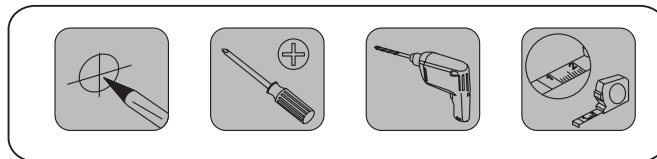

Installation Guide (For PSB-10A)

PSB-10A

Important Notes:

All spider brackets are thoroughly inspected and fully tested operational in factory.
 We accept no liability whatsoever for any losses due to improper operation, or any unauthorized alternation.
 All trademarks contained in this installation guide are the property of their respective owners.

			
M4X20MM 1 (4PCS)	M5X20MM 2 (4PCS)	M6X20MM 3 (4PCS)	
			
4 (4PCS)	4x4mm 5 (1PCS)	6 (4PCS)	
			
7 (4PCS)	8 (4PCS)		

STEP 1

STEP 2-A

Solid concrete mounting

STEP 2-B

Wood Stud Mounting

STEP 3

Attaching Brackets To Screen