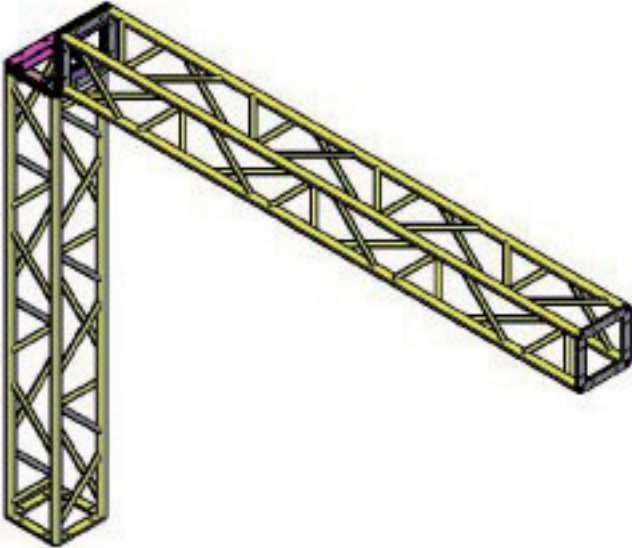

3-D Assembly (Fast Truss Screen System)

R E M A C O
Product Series: FAT

Base Stand Module

R E M A C O

Product Series: FAT

Keeping Position

Setup Position

Corner Joint Module

Product Series: FAT

One side attached permanently

Keeping Position

Setup Position

Straight Joint Module

R E M A C O

Product Series: FAT

Keeping Position