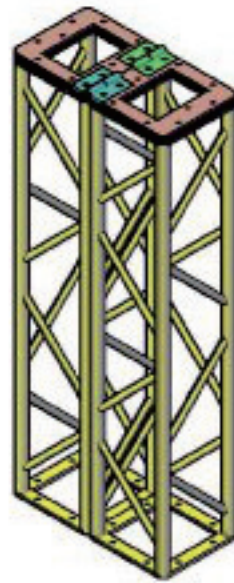

3-D Assembly (Fast Truss Screen System)

R E M A C O
Product Series: FAT

Base Stand Module

R E M A C O

Product Series: FAT

Keeping Position

Setup Position

Corner Joint Module

Product Series: FAT

One side attached permanently

Keeping Position

Setup Position

Straight Joint Module

R E M A C O

Product Series: FAT

Keeping Position

Setup Position