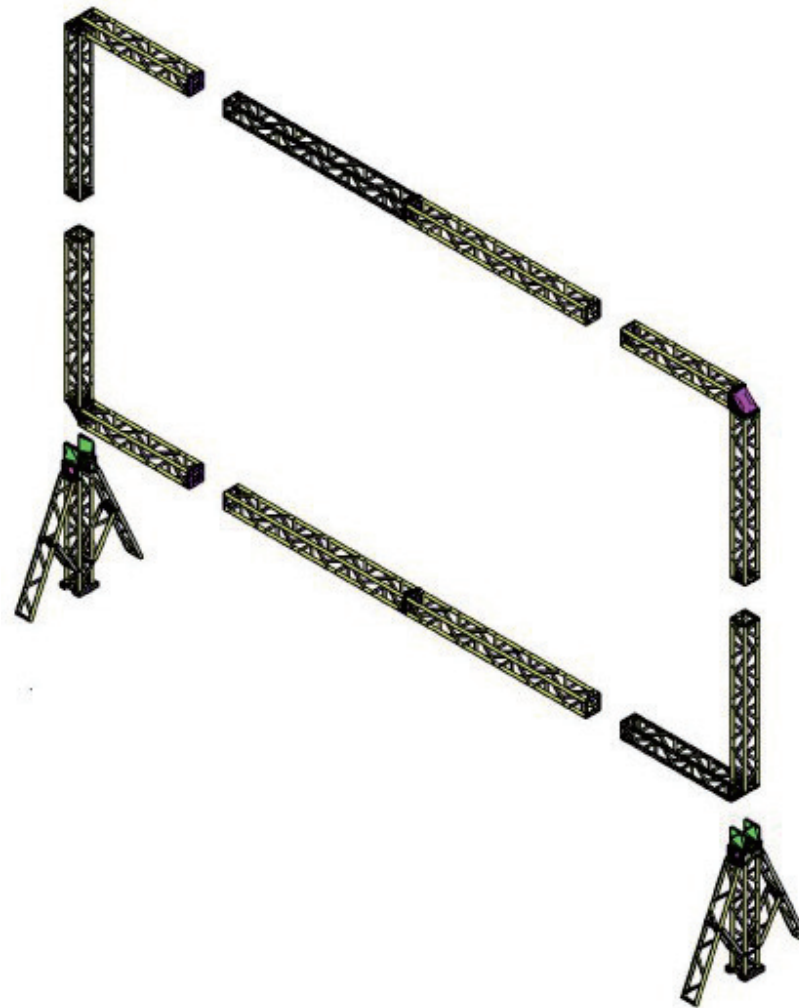

3-D Assembly (Fast Truss Screen System)

R E M A C O
Product Series: FAT

Base Stand Module

R E M A C O

Product Series: FAT

Keeping Position

Setup Position

Corner Joint Module

Product Series: FAT

One side attached permanently

Keeping Position

Setup Position

Straight Joint Module

R E M A C O

Product Series: FAT

Keeping Position

Setup Position