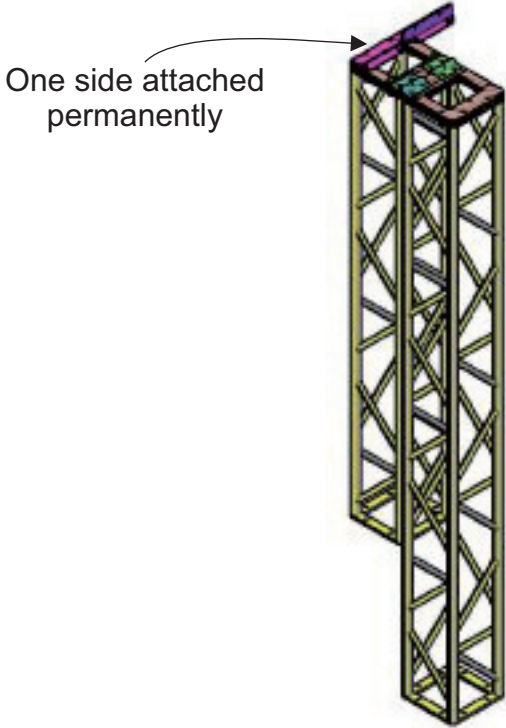

3-D Assembly (Fast Truss Screen System)

R E M A C O
Product Series: FAT

Base Stand Module

R E M A C O

Product Series: FAT

Keeping Position

Setup Position

Corner Joint Module

Product Series: FAT

One side attached permanently

Keeping Position

Setup Position

Straight Joint Module

R E M A C O

Product Series: FAT

Keeping Position

Setup Position