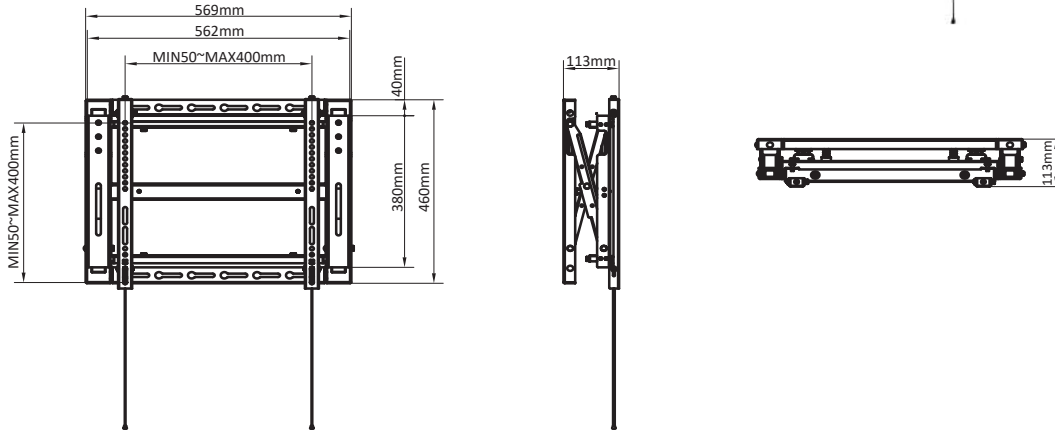

**Features**

- Pop-out extension easily pulls out for installation and maintenance
- Multi-dimensional micro adjustment enables precision alignment of the video wall configuration including depth, height and tilt.
- Quick-release latch easily activates lock & unlock mode to secure displays in place firmly
- Pop-out lock system ensures safety use by reducing the possibility of accidental pop-outs via the additional plastic plug-in pieces
- Optional spacer can be ordered.

**BKT-528 Specifications**

Suitable LCD / TV	:	46" to 70"
Load Capacity	:	70kg
Tilt Angle	:	-3 to +3 Degree
Pan Angle	:	-3 to +3 Degree
Wall Mount Plate	:	380 x 730mm
Depth to wall	:	120 to 260mm
Colour	:	Black
Complied to VESA	:	200 x 200mm, 300 x 300mm, 400 x 400mm up to 640 x 400mm with adaptor

**Product Dimension**

**Solid Concrete Mounting**

**Wood Stud Mounting**

**Attaching Brackets To Screen**

**Multiple screen installation**

**\*\*\*Remarks:**  
**Long and Short iron bars are optional.**

**Height adjustment**

**Depth adjustment**