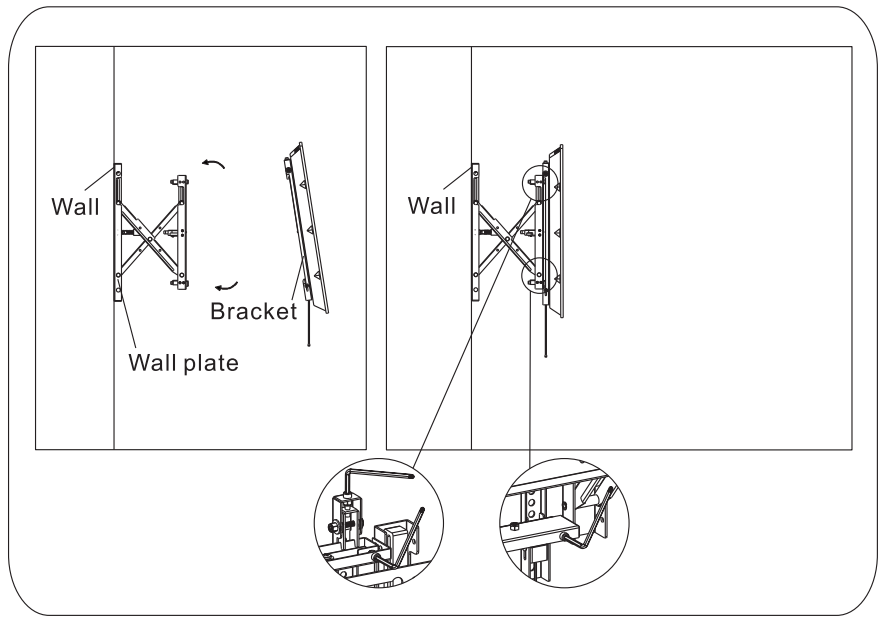

**Features**

- Pop-out extension easily pulls out for installation and maintenance
- Multi-dimensional micro adjustment enables precision alignment of the video wall configuration including depth, height and tilt.
- Quick-release latch easily activates lock & unlock mode to secure displays in place firmly
- Pop-out lock system ensures safety use by reducing the possibility of accidental pop-outs via the additional plastic plug-in pieces
- Optional spacer can be ordered.

**BKT-528 Specifications**

Suitable LCD / TV	:	46" to 70"
Load Capacity	:	70kg
Tilt Angle	:	-3 to +3 Degree
Pan Angle	:	-3 to +3 Degree
Wall Mount Plate	:	380 x 730mm
Depth to wall	:	120 to 260mm
Colour	:	Black
Complied to VESA	:	200 x 200mm, 300 x 300mm, 400 x 400mm up to 640 x 400mm with adaptor

**Product Dimension**

**Solid Concrete Mounting**

**Wood Stud Mounting**

**Attaching Brackets To Screen**

**Multiple screen installation**

**\*\*\*Remarks:**  
**Long and Short iron bars are optional.**

**Height adjustment**

**Depth adjustment**