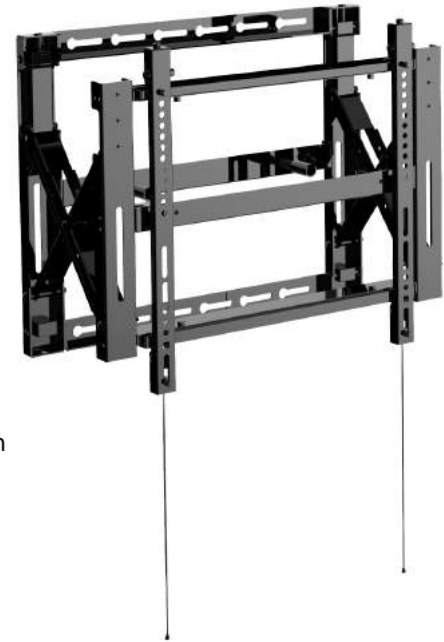

**Features**

- Pop-out extension easily pulls out for installation and maintenance
- Multi-dimensional micro adjustment enables precision alignment of the video wall configuration including depth, height and tilt.
- Quick-release latch easily activates lock & unlock mode to secure displays in place firmly
- Pop-out lock system ensures safety use by reducing the possibility of accidental pop-outs via the additional plastic plug-in pieces
- Optional spacer can be ordered.

**BKT-528 Specifications**

Suitable LCD / TV	:	46" to 70"
Load Capacity	:	70kg
Tilt Angle	:	-3 to +3 Degree
Pan Angle	:	-3 to +3 Degree
Wall Mount Plate	:	380 x 730mm
Depth to wall	:	120 to 260mm
Colour	:	Black
Complied to VESA	:	200 x 200mm, 300 x 300mm, 400 x 400mm up to 640 x 400mm with adaptor

**Product Dimension**

**Solid Concrete Mounting**

**Wood Stud Mounting**

**Attaching Brackets To Screen**

**Multiple screen installation**

**\*\*\*Remarks:**  
**Long and Short iron bars are optional.**

**Height adjustment**

**Depth adjustment**