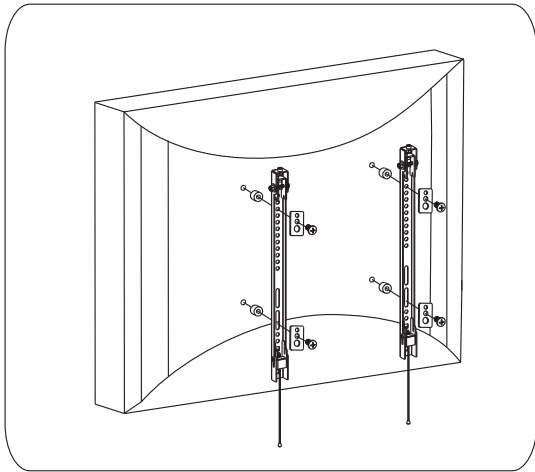

**Features**

- Pop-out extension easily pulls out for installation and maintenance
- Multi-dimensional micro adjustment enables precision alignment of the video wall configuration including depth, height and tilt.
- Quick-release latch easily activates lock & unlock mode to secure displays in place firmly
- Pop-out lock system ensures safety use by reducing the possibility of accidental pop-outs via the additional plastic plug-in pieces
- Optional spacer can be ordered.

**BKT-528 Specifications**

Suitable LCD / TV	:	46" to 70"
Load Capacity	:	70kg
Tilt Angle	:	-3 to +3 Degree
Pan Angle	:	-3 to +3 Degree
Wall Mount Plate	:	380 x 730mm
Depth to wall	:	120 to 260mm
Colour	:	Black
Complied to VESA	:	200 x 200mm, 300 x 300mm, 400 x 400mm up to 640 x 400mm with adaptor

**Product Dimension**

**Solid Concrete Mounting**

**Wood Stud Mounting**

**Attaching Brackets To Screen**

**Multiple screen installation**

**\*\*\*Remarks:**  
**Long and Short iron bars are optional.**

**Height adjustment**

**Depth adjustment**