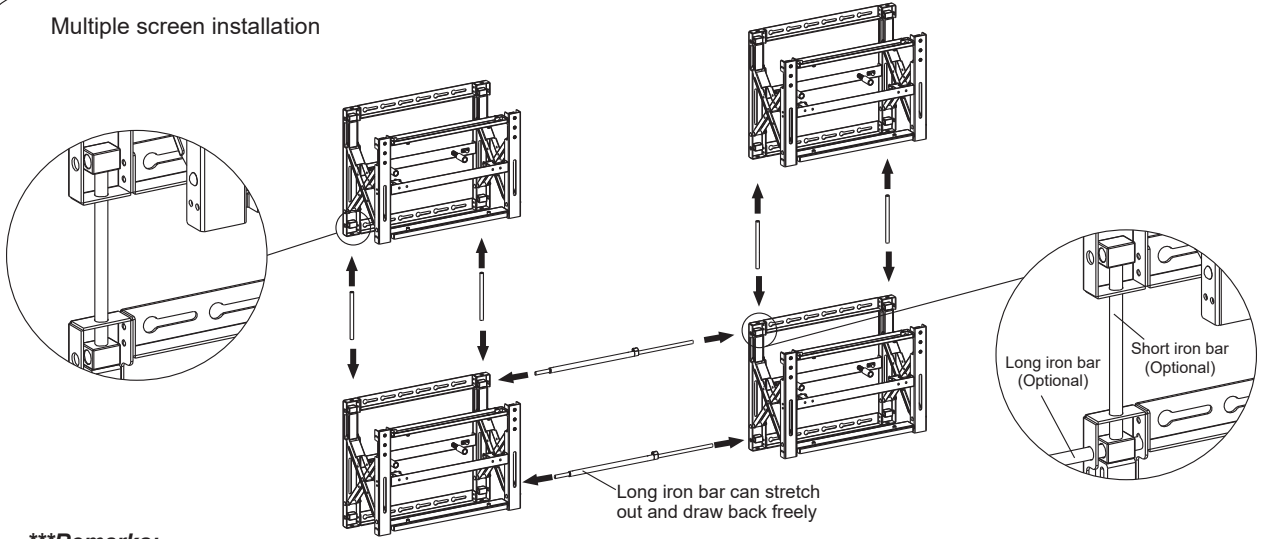

**Features**

- Pop-out extension easily pulls out for installation and maintenance
- Multi-dimensional micro adjustment enables precision alignment of the video wall configuration including depth, height and tilt.
- Quick-release latch easily activates lock & unlock mode to secure displays in place firmly
- Pop-out lock system ensures safety use by reducing the possibility of accidental pop-outs via the additional plastic plug-in pieces
- Optional spacer can be ordered.

**BKT-528 Specifications**

Suitable LCD / TV	:	46" to 70"
Load Capacity	:	70kg
Tilt Angle	:	-3 to +3 Degree
Pan Angle	:	-3 to +3 Degree
Wall Mount Plate	:	380 x 730mm
Depth to wall	:	120 to 260mm
Colour	:	Black
Complied to VESA	:	200 x 200mm, 300 x 300mm, 400 x 400mm up to 640 x 400mm with adaptor

**Product Dimension**

**Solid Concrete Mounting**

**Wood Stud Mounting**

**Attaching Brackets To Screen**

**Multiple screen installation**

**\*\*\*Remarks:**  
**Long and Short iron bars are optional.**

**Height adjustment**

**Depth adjustment**