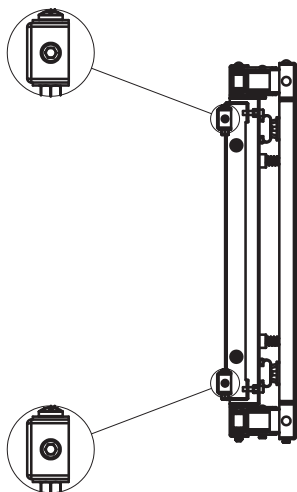

**Features**

- Pop-out extension easily pulls out for installation and maintenance
- Multi-dimensional micro adjustment enables precision alignment of the video wall configuration including depth, height and tilt.
- Quick-release latch easily activates lock & unlock mode to secure displays in place firmly
- Pop-out lock system ensures safety use by reducing the possibility of accidental pop-outs via the additional plastic plug-in pieces
- Optional spacer can be ordered.

**BKT-528 Specifications**

Suitable LCD / TV	:	46" to 70"
Load Capacity	:	70kg
Tilt Angle	:	-3 to +3 Degree
Pan Angle	:	-3 to +3 Degree
Wall Mount Plate	:	380 x 730mm
Depth to wall	:	120 to 260mm
Colour	:	Black
Complied to VESA	:	200 x 200mm, 300 x 300mm, 400 x 400mm up to 640 x 400mm with adaptor

**Product Dimension**

**Solid Concrete Mounting**

**Wood Stud Mounting**

**Attaching Brackets To Screen**

**Multiple screen installation**

**\*\*\*Remarks:**  
**Long and Short iron bars are optional.**

**Height adjustment**

**Depth adjustment**