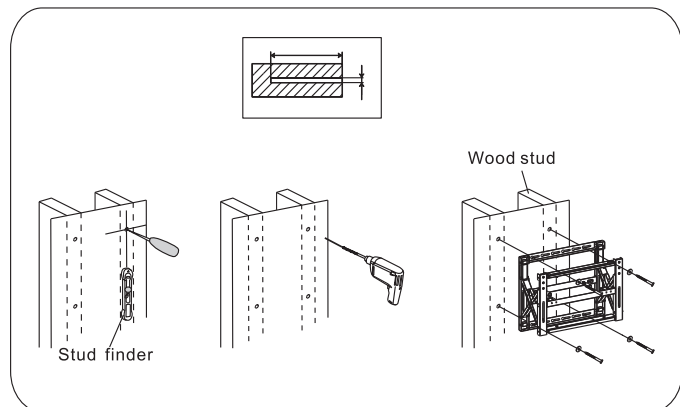

**Features**

- Pop-out extension easily pulls out for installation and maintenance
- Multi-dimensional micro adjustment enables precision alignment of the video wall configuration including depth, height and tilt.
- Quick-release latch easily activates lock & unlock mode to secure displays in place firmly
- Pop-out lock system ensures safety use by reducing the possibility of accidental pop-outs via the additional plastic plug-in pieces
- Optional spacer can be ordered.

**BKT-528 Specifications**

Suitable LCD / TV	:	46" to 70"
Load Capacity	:	70kg
Tilt Angle	:	-3 to +3 Degree
Pan Angle	:	-3 to +3 Degree
Wall Mount Plate	:	380 x 730mm
Depth to wall	:	120 to 260mm
Colour	:	Black
Complied to VESA	:	200 x 200mm, 300 x 300mm, 400 x 400mm up to 640 x 400mm with adaptor

**Product Dimension**

**Solid Concrete Mounting**

**Wood Stud Mounting**

**Attaching Brackets To Screen**

**Multiple screen installation**

**\*\*\*Remarks:**  
**Long and Short iron bars are optional.**

**Height adjustment**

**Depth adjustment**