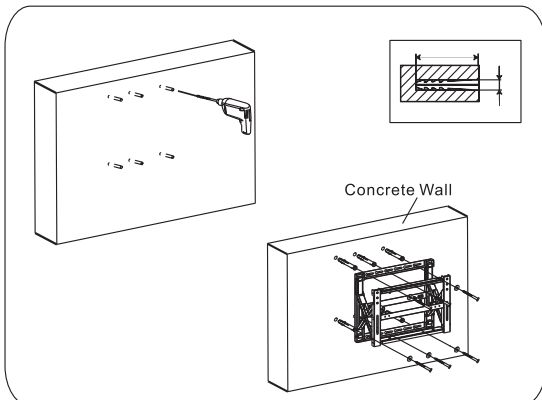

**Features**

- Pop-out extension easily pulls out for installation and maintenance
- Multi-dimensional micro adjustment enables precision alignment of the video wall configuration including depth, height and tilt.
- Quick-release latch easily activates lock & unlock mode to secure displays in place firmly
- Pop-out lock system ensures safety use by reducing the possibility of accidental pop-outs via the additional plastic plug-in pieces
- Optional spacer can be ordered.

**BKT-528 Specifications**

Suitable LCD / TV	:	46" to 70"
Load Capacity	:	70kg
Tilt Angle	:	-3 to +3 Degree
Pan Angle	:	-3 to +3 Degree
Wall Mount Plate	:	380 x 730mm
Depth to wall	:	120 to 260mm
Colour	:	Black
Complied to VESA	:	200 x 200mm, 300 x 300mm, 400 x 400mm up to 640 x 400mm with adaptor

**Product Dimension**

**Solid Concrete Mounting**

**Wood Stud Mounting**

**Attaching Brackets To Screen**

**Multiple screen installation**

**\*\*\*Remarks:**  
**Long and Short iron bars are optional.**

**Height adjustment**

**Depth adjustment**