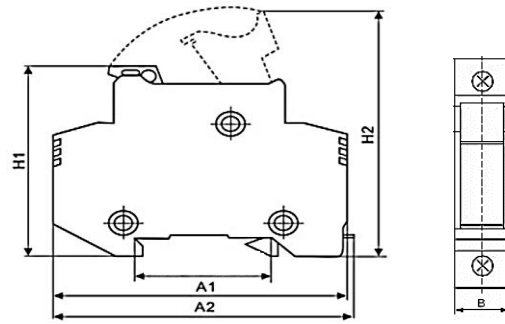

FUSE CARRIER AND FUSE

Brand : **LOVAC®**

Rated Voltage : 500V

Rated Current : 32A

Item	Part No.	Description	Overall Dimension (MM)				
			A1	A2	H1	H2	B
1	RT 18-32X	32A fuse Holder for 10 X 38 Cylinder Fuse	78	80	60	78	18
2	R015	1A gG Cylinder Fuse, 500V, 100KA	Ø10 X 38				
3	R015	2A gG Cylinder Fuse, 500V, 100KA	Ø10 X 38				
4	R015	4A gG Cylinder Fuse, 500V, 100KA	Ø10 X 38				
5	R015	6A gG Cylinder Fuse, 500V, 100KA	Ø10 X 38				
6	R015	10A gG Cylinder Fuse, 500V, 100KA	Ø10 X 38				
7	R015	16A gG Cylinder Fuse, 500V, 100KA	Ø10 X 38				
8	R015	20A gG Cylinder Fuse, 500V, 100KA	Ø10 X 38				
9	R015	25A gG Cylinder Fuse, 500V, 100KA	Ø10 X 38				
10	R015	32A gG Cylinder Fuse, 500V, 100KA	Ø10 X 38				